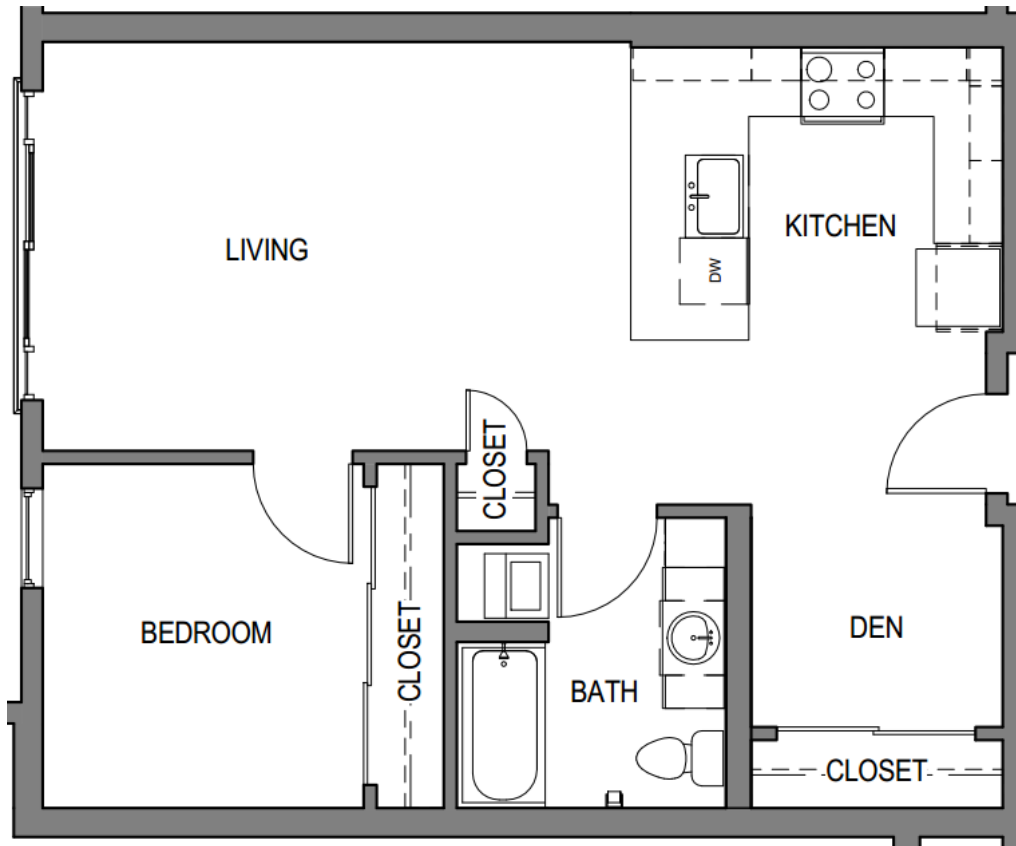

# 1x1 + Den E5

1 BED / 1 BATH

713

SQ. FT.

**SMITH & BURNS**

4455 Interlake Ave N | Seattle, WA 98103

(206) 547-2340 | [www.smithandburnsseattle.com](http://www.smithandburnsseattle.com)

*\*Dimensions and square footage shown are approximate and pricing/availability is subject to change.*