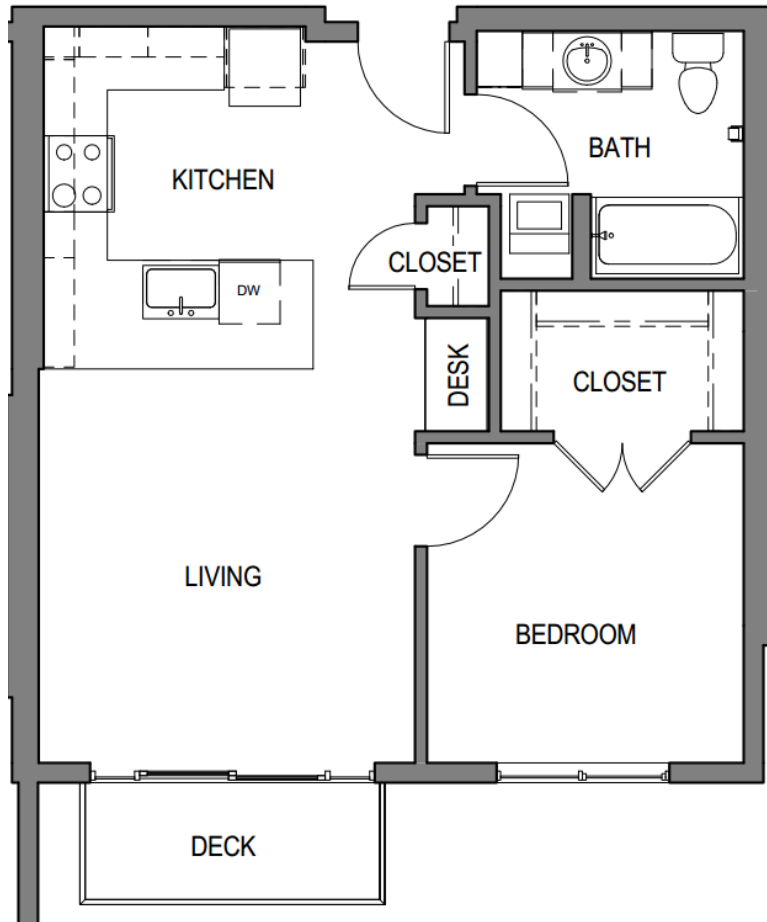

1x1 D2

1 BED / 1 BATH

602-652

SQ. FT.

SMITH & BURNS

4455 Interlake Ave N | Seattle, WA 98103

(206) 547-2340 | www.smithandburnsseattle.com

**Dimensions and square footage shown are approximate and pricing/availability is subject to change.*