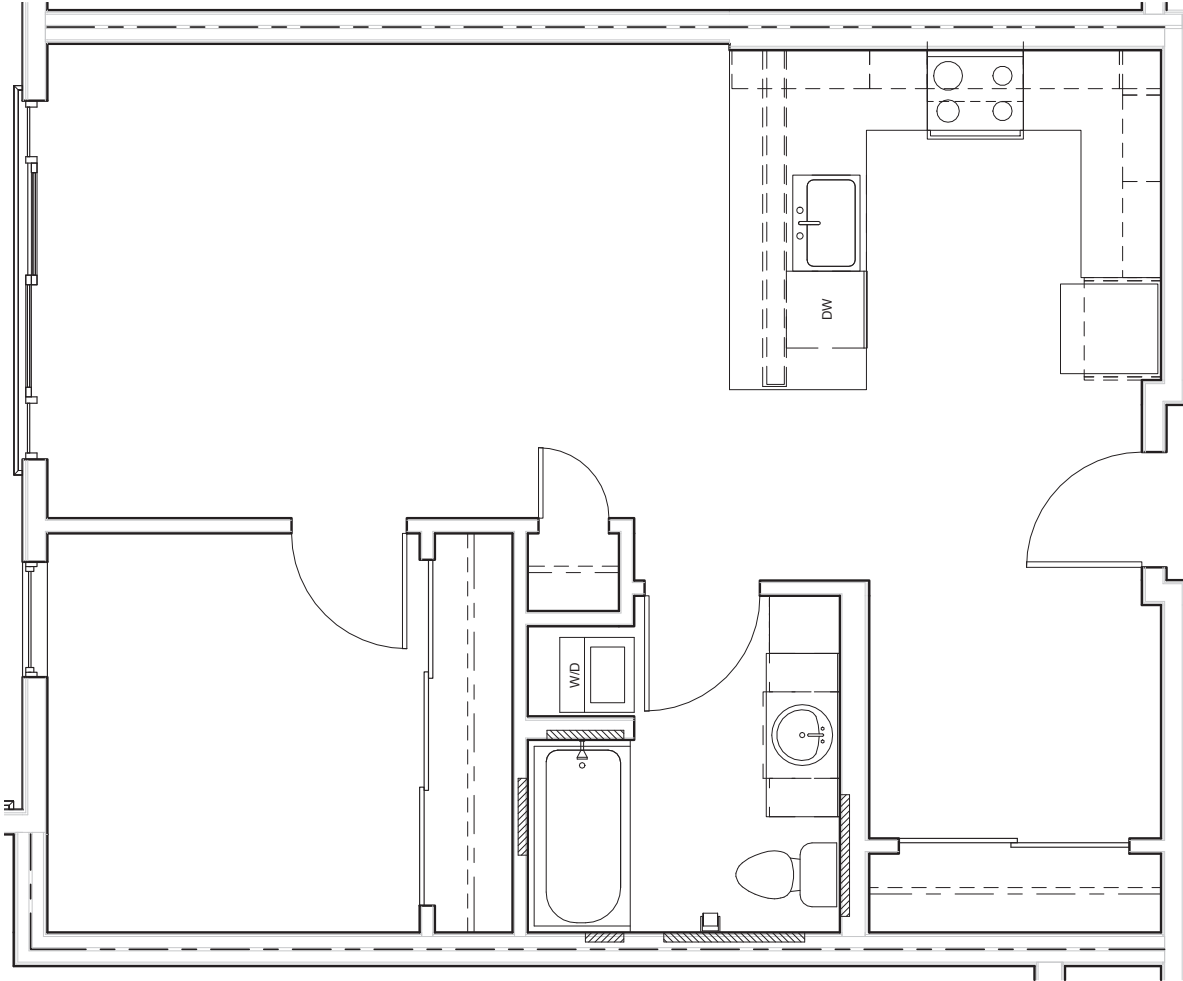

1x1 + Den E2

1 BED / 1 BATH + Den

826-880
SQ. FT.

SMITH & BURNS

4455 Interlake Ave N, Seattle, WA 98103

206-547-2340 | www.smithandburnsseattle.com

Dimensions and square footage shown are approximate and pricing/availability is subject to change