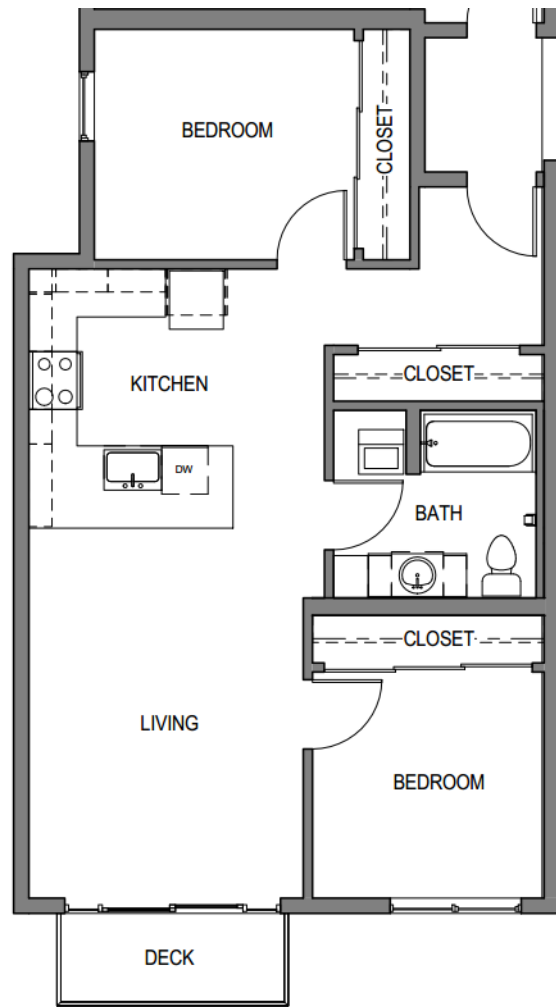

2x1 H1

2 BED / 1 BATH

844

SQ. FT.

SMITH & BURNS

4455 Interlake Ave N | Seattle, WA 98103

(206) 547-2340 | www.smithandburnsseattle.com

**Dimensions and square footage shown are approximate and pricing/availability is subject to change.*