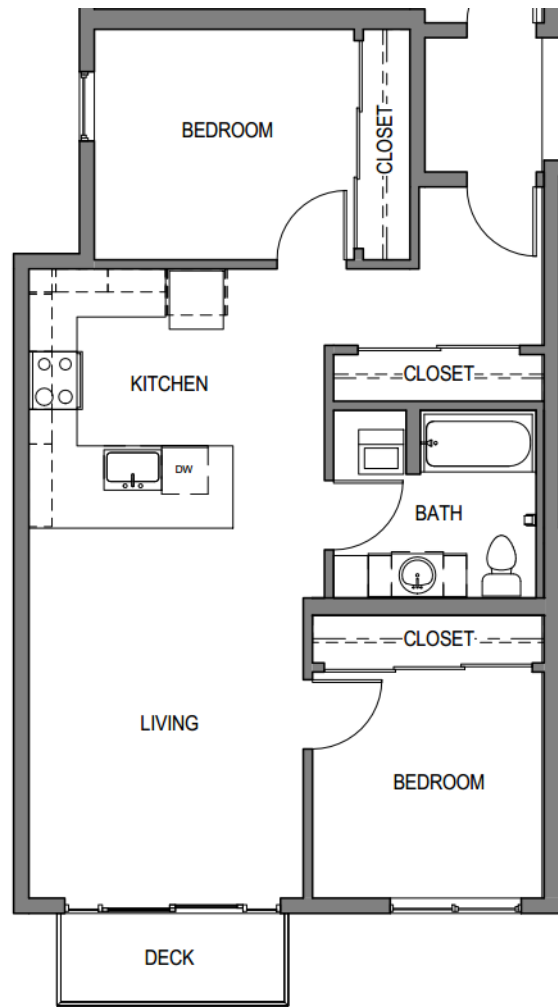

2x1 H3

2 BED / 1 BATH

887

SQ. FT.

SMITH & BURNS

4455 Interlake Ave N | Seattle, WA 98103

(206) 547-2340 | www.smithandburnsseattle.com

**Dimensions and square footage shown are approximate and pricing/availability is subject to change.*