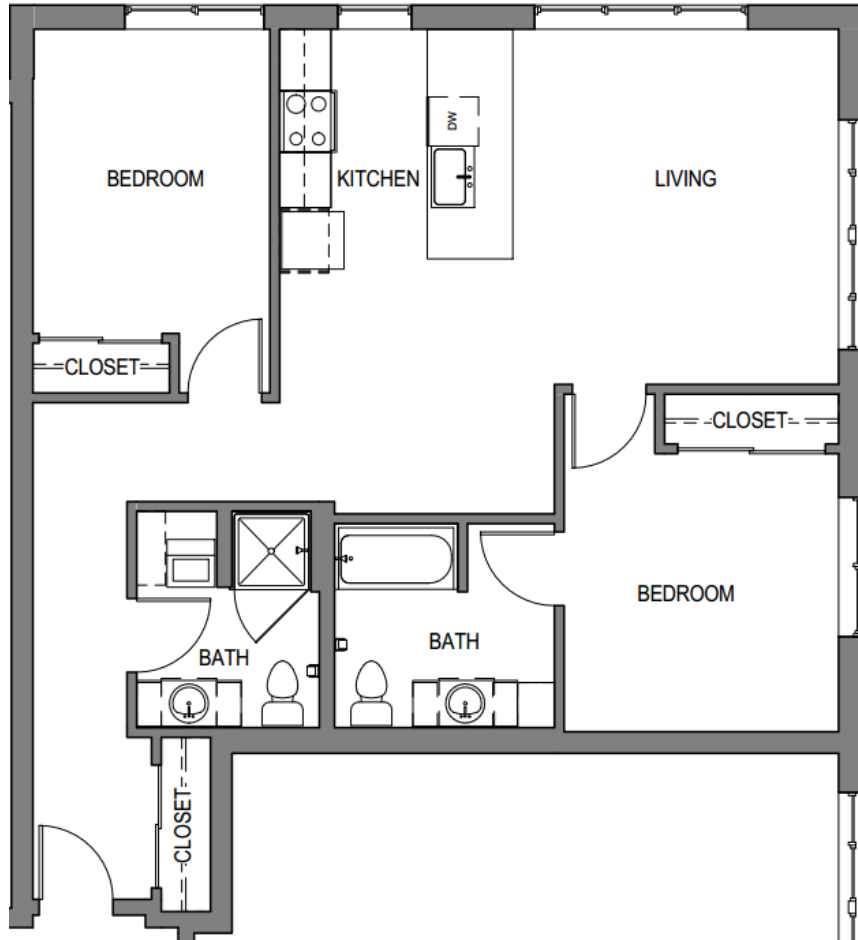

2x2 F1

2 BED / 2 BATH

1084

SQ. FT.

SMITH & BURNS

4455 Interlake Ave N | Seattle, WA 98103

(206) 547-2340 | www.smithandburnsseattle.com

**Dimensions and square footage shown are approximate and pricing/availability is subject to change.*