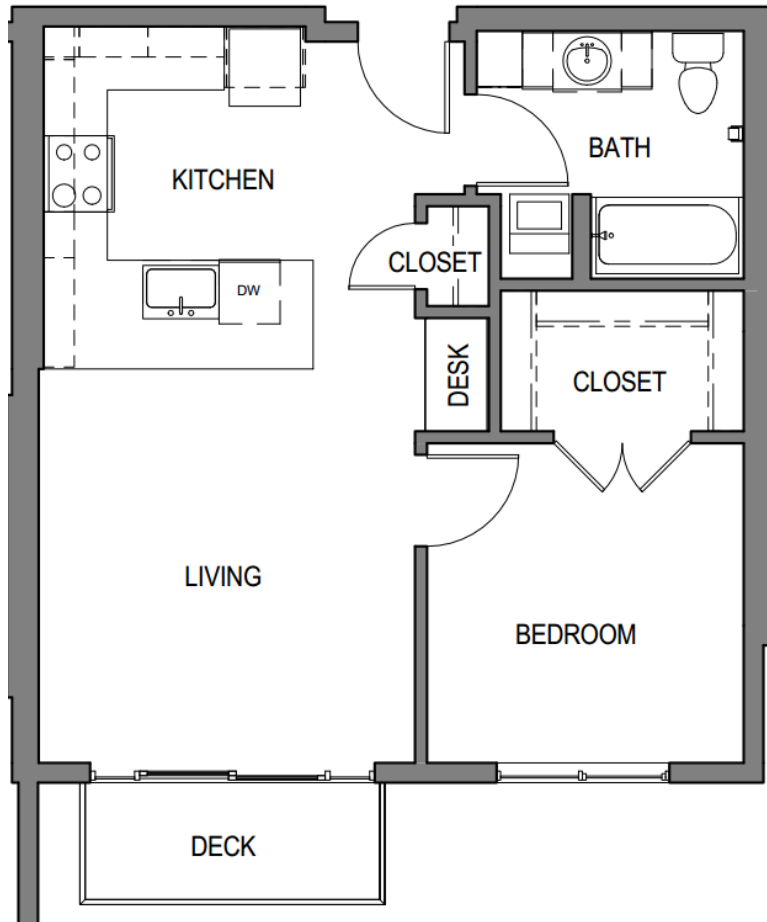

D1

1 BED / 1 BATH

610-621

SQ. FT.

SMITH & BURNS

4455 Interlake Ave N | Seattle, WA 98103

(206) 547-2340 | www.smithandburnsseattle.com

**Dimensions and square footage shown are approximate and pricing/availability is subject to change.*