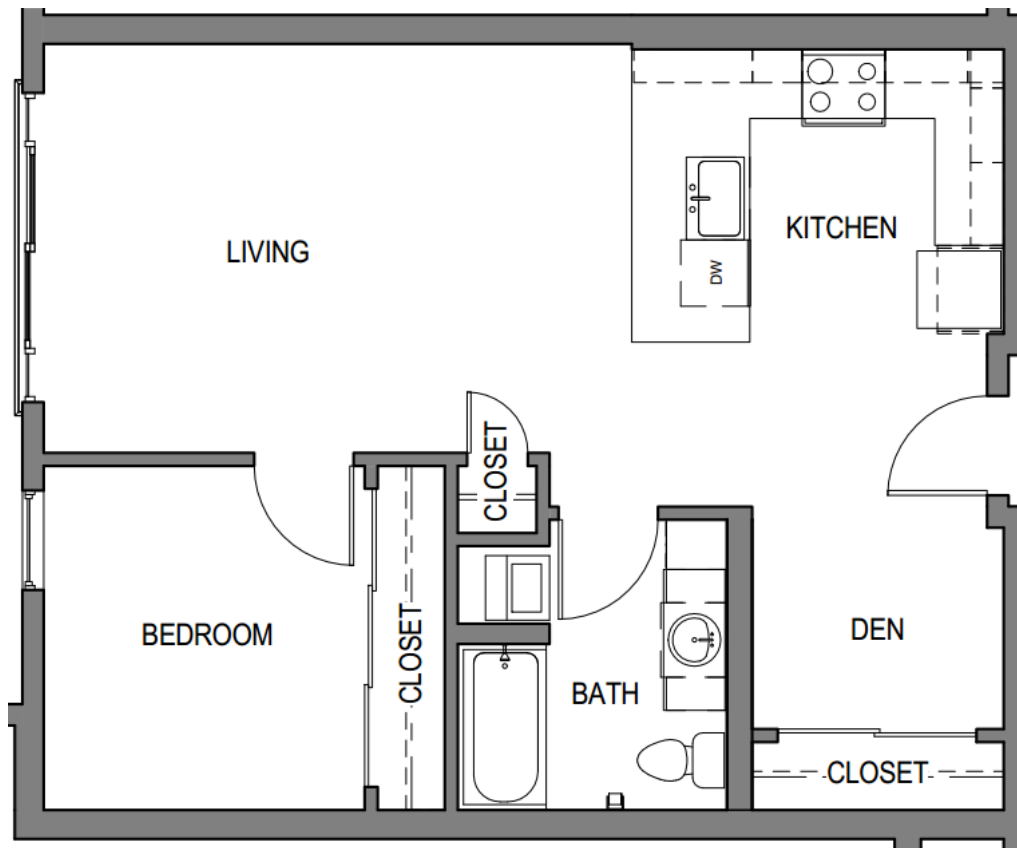

E1

1 BED / 1 BATH

723-725

SQ. FT.

SMITH & BURNS

4455 Interlake Ave N | Seattle, WA 98103

(206) 547-2340 | www.smithandburnsseattle.com

**Dimensions and square footage shown are approximate and pricing/availability is subject to change.*