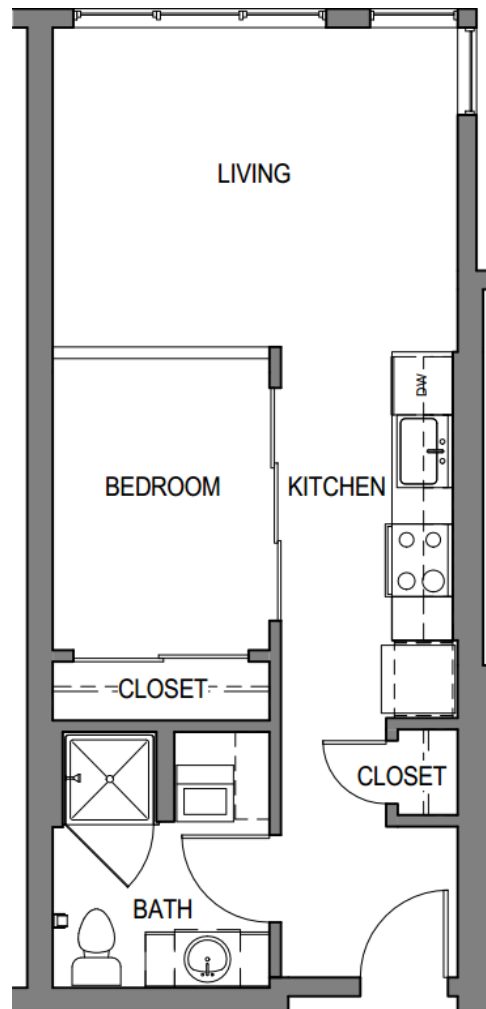

Lg Urban 1x1 C2

1 BED / 1 BATH

614-623

SQ. FT.

SMITH & BURNS

4455 Interlake Ave N | Seattle, WA 98103

(206) 547-2340 | www.smithandburnsseattle.com

**Dimensions and square footage shown are approximate and pricing/availability is subject to change.*