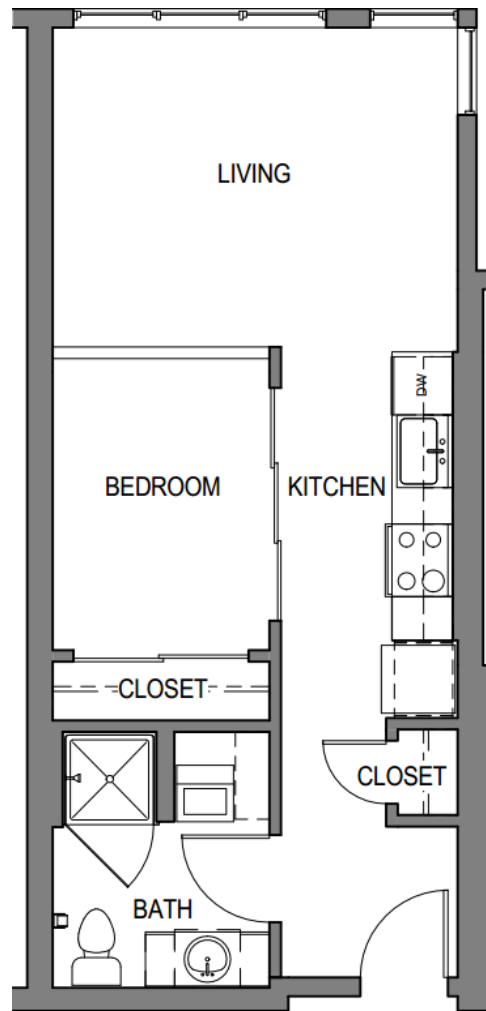

Sm Urban 1x1 A1

1 BED / 1 BATH

505-508

SQ. FT.

SMITH & BURNS

4455 Interlake Ave N | Seattle, WA 98103

(206) 547-2340 | www.smithandburnsseattle.com

**Dimensions and square footage shown are approximate and pricing/availability is subject to change.*