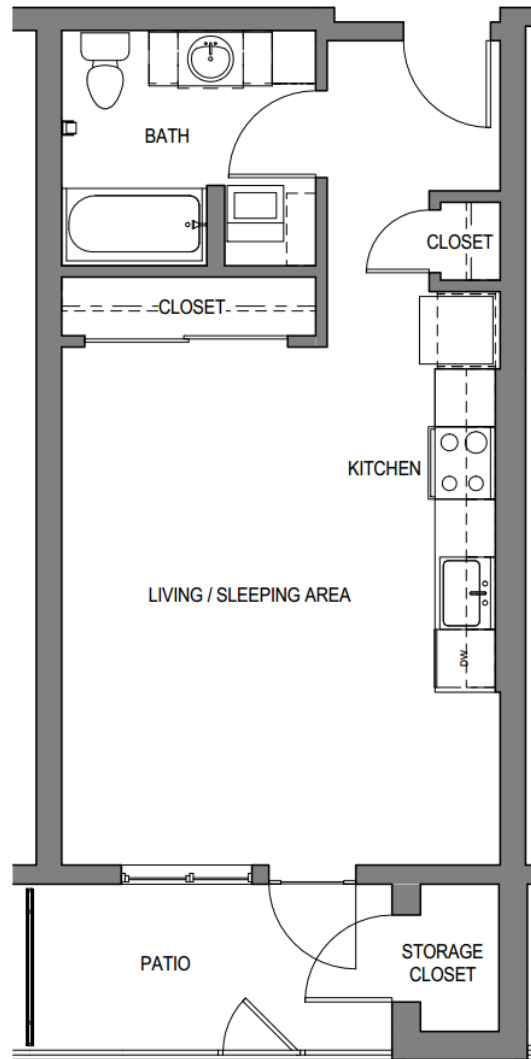

Studio

STUDIO / 1 BATH

483

SQ. FT.

SMITH & BURNS

4455 Interlake Ave N | Seattle, WA 98103

(206) 547-2340 | www.smithandburnsseattle.com

**Dimensions and square footage shown are approximate and pricing/availability is subject to change.*